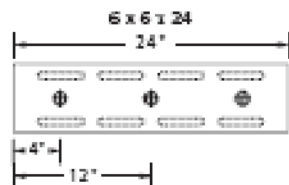

LIGHTING SOLUTIONS

6 X 6 SURFACE MOUNT AND PENDANT SERIES BACK PLANS

Ordering Information:

SCI FORM 0002

SERIES	PROFILE	LENGTH	LAMPS	BALLAST	OPTIONS
STD	SM				