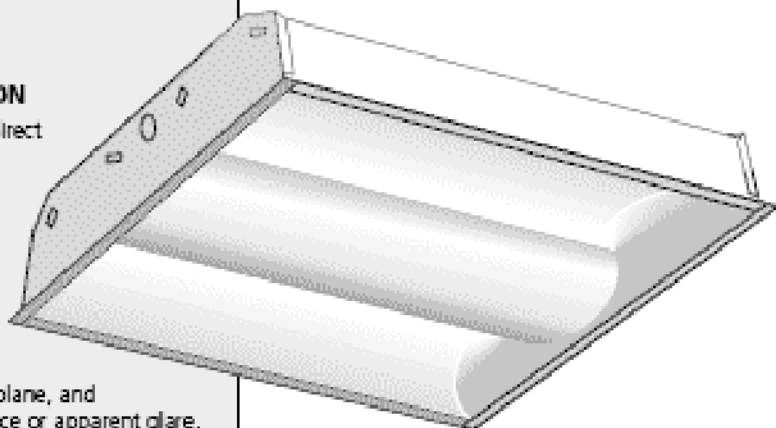

2x2 RDI Recessed Deep Direct/Indirect

GENERAL DESCRIPTION

An attractive 2x2 direct/indirect fluorescent fixture with extremely fine fit and finish. The 2x2 RDI provides soft, balanced illumination for a contemporary appearance and comfortable light environment.

The housing and lamp compartment are fully recessed above the ceiling plane, and there is no visible light source or apparent glare. The perforated baffle and curved reflector produce a combination of direct and indirect light, fully illuminating the fixture.

SPECIFICATIONS

Housing: 20-gauge cold rolled steel.

Perforated Baffle: White perforated metal basket with white opal acrylic diffuser inlay. Releases with retractable pins for fast relamping and maintenance.

End View: 2x2 Recessed Deep Direct/Indirect

Typical Lamp with 2G11 Base

ORDERING INFORMATION

Catalog No.	Lamps	Length
RDI-2X2-20-2BLAK	2 or 3	24"

NOTES

Dimensions subject to change without notice.