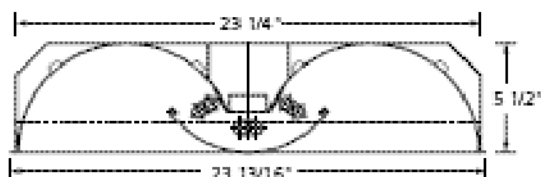

End View: 2x2 Recessed Deep Direct/Indirect

Typical Lamp with 2G11 Base

ORDERING INFORMATION

Catalog No.	Lamps	Length
RDI-2X2-20-2BLAK	2 or 3	24"

NOTES

Dimensions subject to change without notice.