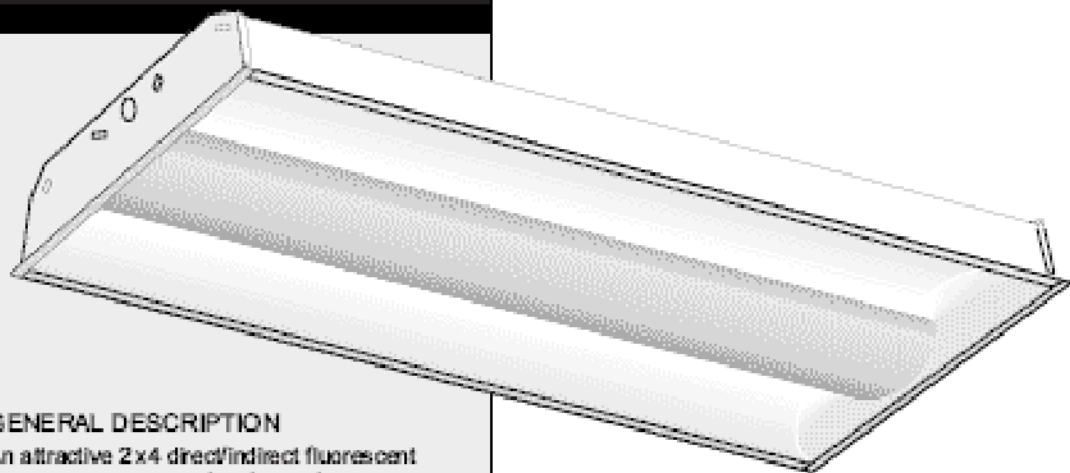

2 x 4 Recessed Deep Direct/Indirect (RDD/I)

GENERAL DESCRIPTION

An attractive 2x4 direct/indirect fluorescent fixture with extremely fine fit and finish, the 2x4 RDI provides soft, balanced illumination for a contemporary appearance and comfortable light environment.

The housing and lamp compartment are fully recessed above the ceiling plane, and there is no visible light source or apparent glare. The perforated baffle and curved reflector produce a combination of direct and indirect light, fully illuminating the fixture.

SPECIFICATIONS

Housing: 20-gauge cold rolled steel.

Perforated Baffle: White perforated metal basket with white opal acrylic diffuser inlay. Releases with retractable pins for fast relamping and tool-free maintenance.

End View: 2x4 Recessed Deep Direct/Indirect

NOTES

Dimensions subject to change without notice.