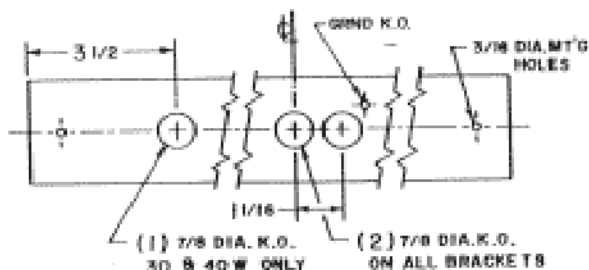

# SERIES 104

- Vanities
- Corridors

END

DIFFUSER

BACK

SIZE	LENGTH
4W	9 1/8"
6W	12 1/8"
8W	15 1/8"
14W	15 1/8"
15W	18 1/8"
20W	24 1/8"
30W	36 1/8"
40W	48 1/8"

All U.L. listed. All wired for 120v.. Please advise if 277v. required. Available with switches, outlets, cord and project assemblies. Other lamp combinations possible. Lamps available. Dimensions subject to change, please consult factory for verification.