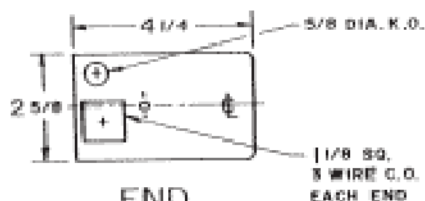

# SERIES 104

- Vanities
- Corridors

END

DIFFUSER

BACK

SIZE	LENGTH
4W	9 1/8"
6W	12 1/8"
8W	15 1/8"
14W	15 1/8"
15W	18 1/8"
20W	24 1/8"
30W	36 1/8"
40W	48 1/8"

All U.L. listed. All wired for 120v.. Please advise if 277v. required. Available with switches, outlets, cord and project assemblies. Other lamp combinations possible. Lamps available. Dimensions subject to change, please consult factory for verification.