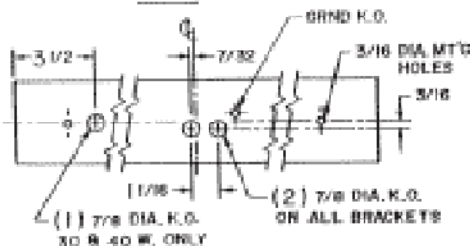

SERIES 203

- Vanities
- Corridors

END

DIFFUSER

BACK

SIZE	LENGTH
14W	15 $\frac{1}{4}$ "
15W	18 $\frac{1}{4}$ "
20W	24 $\frac{1}{4}$ "
30W	36 $\frac{1}{4}$ "
40W	48 $\frac{1}{4}$ "

All U.L. listed. All wired for 120v.. Please advise if 277v. required. Available with switches, outlets, cord and project assemblies. Other lamp combinations possible. Lamps available. Dimensions subject to change, please consult factory for verification.