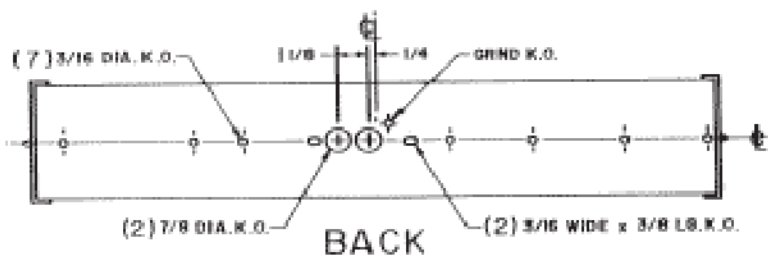

SERIES 211

END

DIVIDER
(OPTIONAL)

BACK

DIFFUSER

*All U.L. listed. All wired for 120v.
Please advise if 277v. required.
Available with switches, outlets,
cord and perfect assemblies.
Other lamp combinations possible.
Lamps available. Dimensions
subject to change please consult
factory for verification.*

SIZE	LENGTH
6W	9 1/4"
8W	12 1/4"
14W	15 1/4"
15W	18 1/4"
20W	24 1/4"
30W	36 1/4"
40W	48 1/4"

SIDE