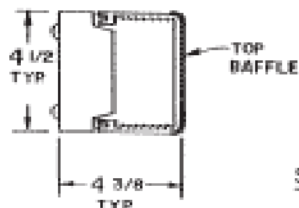

# SERIES 213 & 215

TOP BAFFLE

SLIDE BAFFLE  
SERIES 555

2/3 BAFFLE  
SERIES 555

1/3 BAFFLE  
SERIES 555

*All U.L. listed. All wired for 120v. Please advise if 277v. required.  
Available with switches, outlets, cord and project assemblies.  
Other lamp combinations possible. Lamps available.  
Dimensions subject to change, please consult factory  
for verification.*

SIZE	LENGTH
20W	24 1/4"
30W	36 1/4"
40W	48 1/4"