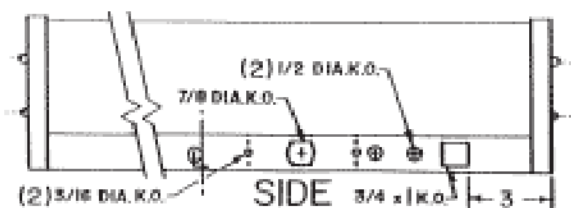

SERIES 215

END

DIVIDER
(OPTIONAL)

DIFFUSER

All UL listed. All wired for 120v. Please advise if 277v. required. Available with switches, outlets, cord and project assemblies. Other lamp combinations possible. Lamps available. Dimensions subject to change, please consult factory for verification.

SIZE	LENGTH
15W	18 3/8"
20W	24 3/8"
30W	36 3/8"
40W	48 3/8"