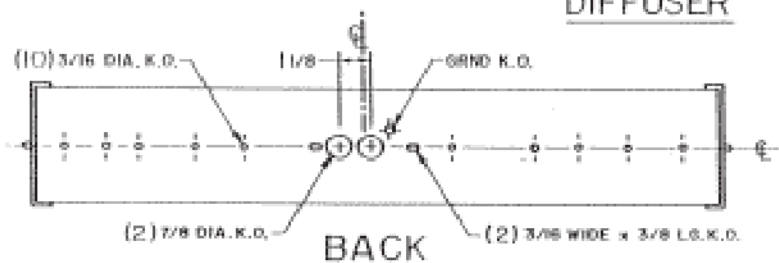

SERIES 215

END

DIVIDER
(OPTIONAL)

DIFFUSER

All UL listed. All wired for 120v. Please advise if 277v. required. Available with switches, outlets, cord and project assemblies. Other lamp combinations possible. Lamps available. Dimensions subject to change, please consult factory for verification.

SIZE	LENGTH
15W	18 3/8"
20W	24 3/8"
30W	36 3/8"
40W	48 3/8"