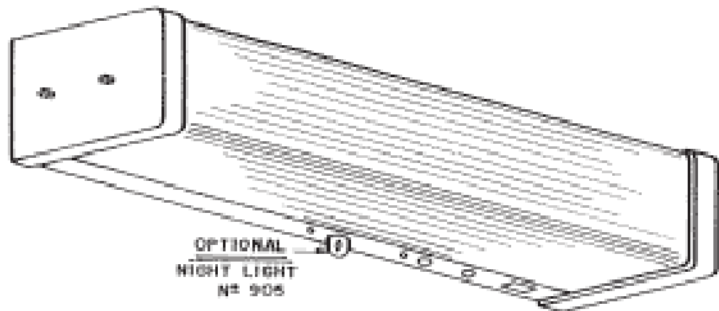

SERIES 215

END

DIVIDER
(OPTIONAL)

DIFFUSER

All UL listed. All wired for 120v. Please advise if 277v. required. Available with switches, outlets, cord and project assemblies. Other lamp combinations possible. Lamps available. Dimensions subject to change, please consult factory for verification.

SIZE	LENGTH
15W	18 3/8"
20W	24 3/8"
30W	36 3/8"
40W	48 3/8"