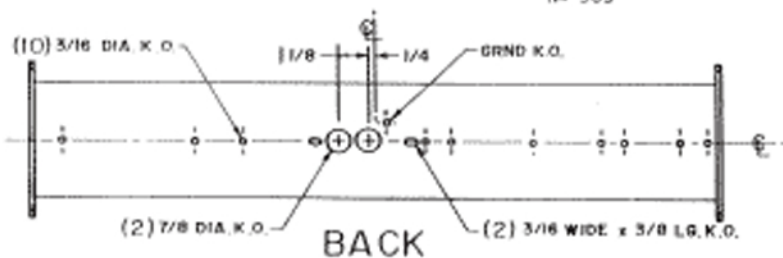

SERIES 217

- Vanities
- Corridors

OPTIONAL
NIGHT LIGHT
Nº 905

*All U.S. Ed. All wired for 120v. Please advise if 277v. required.
Available with switches, outlets, cord and poled assemblies.
Other lamp combinations possible. Lamps available.
Dimensions subject to change, please consult factory
for verification.*