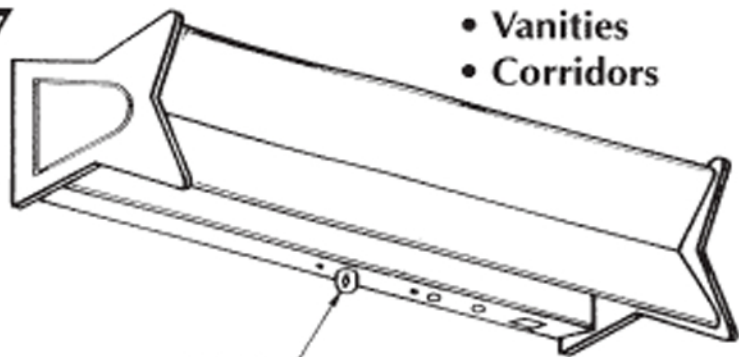

SERIES 217

- Vanities
- Corridors

OPTIONAL
NIGHT LIGHT
Nº 905

*All U.S. Ed. All wired for 120v. Please advise if 277v. required.
Available with switches, outlets, cord and poled assemblies.
Other lamp combinations possible. Lamps available.
Dimensions subject to change, please consult factory
for verification.*