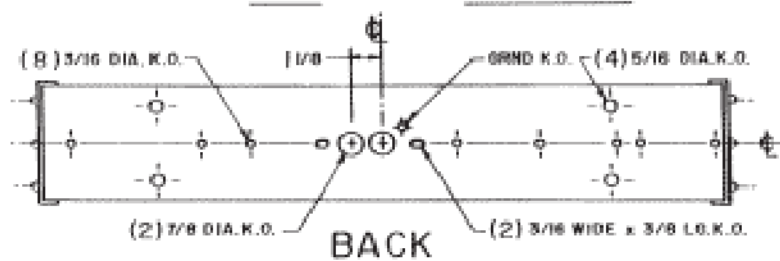

SERIES 760

- Vanities
- Corridors

END

DIFFUSER

BACK

All UL listed. All wired for 120v.
Please advise if 277v. required.
Available with switches, outlets,
cord and project assemblies.
Other lamp combinations possible.
Lamps available. Dimensions
subject to change, please consult
factory for verification.

SIDE

SIZE	LENGTH
15W	18 1/4"
20W	24 1/4"
30W	36 1/4"
40W	48 1/4"