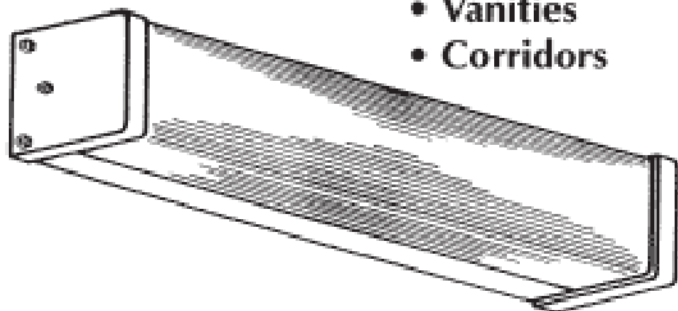

SERIES 760

- Vanities
- Corridors

END

DIFFUSER

BACK

All UL listed. All wired for 120v.
Please advise if 277v. required.
Available with switches, outlets,
cord and project assemblies.
Other lamp combinations possible.
Lamps available. Dimensions
subject to change, please consult
factory for verification.

SIDE

SIZE	LENGTH
15W	18 1/4"
20W	24 1/4"
30W	36 1/4"
40W	48 1/4"