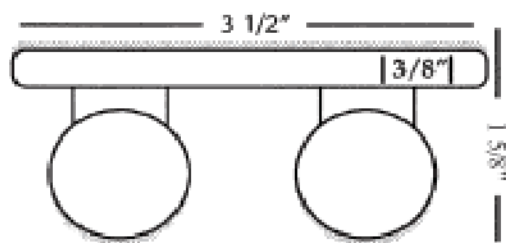

SPECIAL REFLECTORS

MODEL#	LENGTH	STD. FLUOR.
GHP2	17"	15"
GHP2	20"	18"
GHP2	26"	24"
GHP2	38"	36"
GHP2	50"	48"
GHP2	62"	60"

With remote ballast box.
Any length required.

*All U.L. listed. All wired for 120v.. Please advise if 277v. required. Available with switches, outlets, cord and project assemblies. Special reflectors available pre-paint white, polished brass, mirror finish stainless steel or brushed stainless. Lamps available fluorescent, octron, P.L.'s & Hallogen
Dimensions subject to change, please consult factory for verification.*