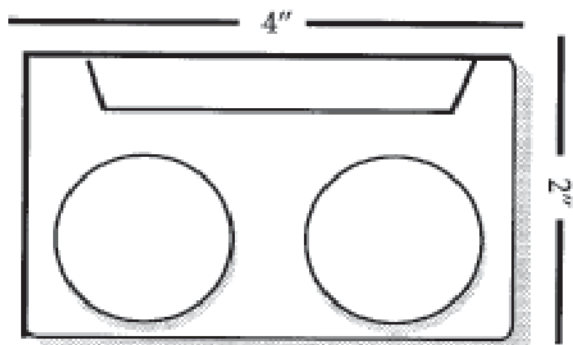

SPECIAL REFLECTORS

MODEL#	LENGTH	STD. FLUOR.
HHP	17"	15"
HHP	20"	18"
HHP	26"	24"
HHP	50"	48"
HHP	62"	60"

All U.L. listed. All wired for 120v.. Please advise if 277v. required. Available with switches, outlets, cord and project assemblies. Other lamp combinations possible. Lamps available. Dimensions subject to change, please consult factory for verification.

CUSTOM LENGTHS AVAILABLE