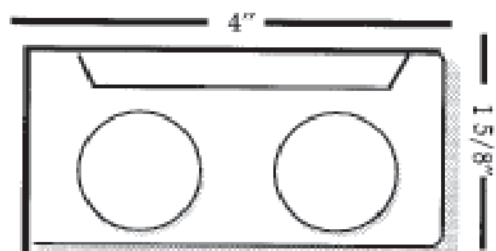

SPECIAL REFLECTORS

MODEL#	LENGTH	STD. FLUOR.
HHP	17"	15"
HHP	20"	18"
HHP	26"	24"
HHP	50"	48"
HHP	62"	60"

All U.L. listed. All wired for 120v.. Please advise if 277v. required. Available with switches, outlets, cord and project assemblies. Other lamp combinations possible. Lamps available. Dimensions subject to change, please consult factory for verification.

CUSTOM LENGTHS AVAILABLE