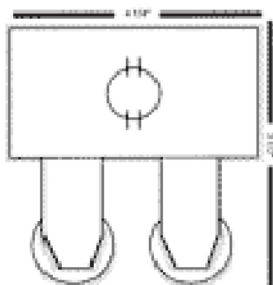

MODEL#	LENGTH
ST114	15"
ST115	18"
ST120	24"
ST130	36"
ST130 Tandem	72"
ST140	48"
ST140 Tandem	96"

All U.L. listed. All wired for 120v.. Please advise if 277v. required. Available with switches, outlets, cord and project assemblies. Other lamp combinations possible. Lamps available. Dimensions subject to change, please consult factory for verification.

MODEL#	LENGTH
ST214	15"
ST215	18"
ST220	24"
ST230	36"
ST230 Tandem	72"
ST240	48"
ST240 Tandem	96"