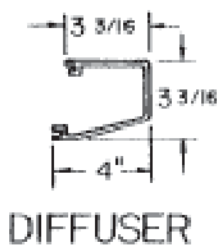

SERIES 207

All U.L. listed. All wired for 120v.. Please advise if 277v. required. Available with switches, outlets, cord and project assemblies. Other lamp combinations possible. Lamps available. Dimensions subject to change, please consult factory for verification.

SIZE	LENGTH
20W	24 1/4"
30W	36 1/4"
40W	48 1/4"