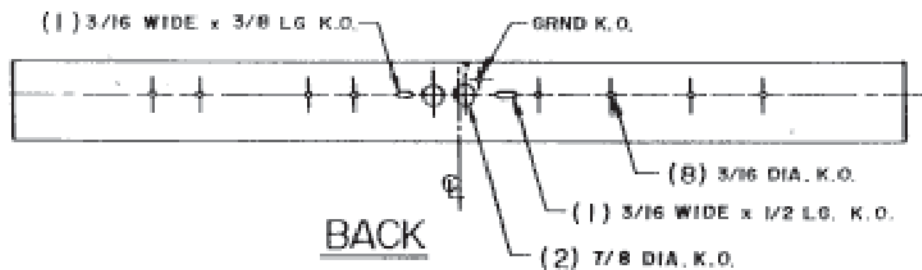

SERIES 207

All U.L. listed. All wired for 120v.. Please advise if 277v. required. Available with switches, outlets, cord and project assemblies. Other lamp combinations possible. Lamps available. Dimensions subject to change, please consult factory for verification.

SIZE	LENGTH
20W	24 1/4"
30W	36 1/4"
40W	48 1/4"