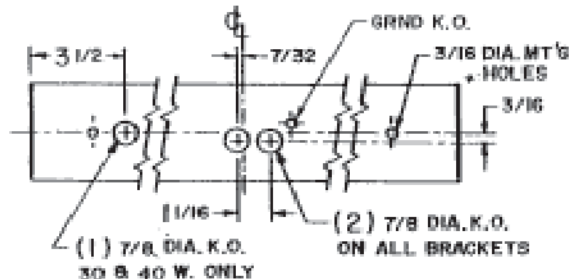

SERIES 209

END

DIFFUSER

BACK

All U.L. listed. All wired for 120v.. Please advise if 277v. required. Available with switches, outlets, cord and project assemblies. Other lamp combinations possible. Lamps available. Dimensions subject to change, please consult factory for verification.

SIZE	LENGTH
20W	24 $\frac{1}{4}$ "
30W	36 $\frac{1}{4}$ "
40W	48 $\frac{1}{4}$ "