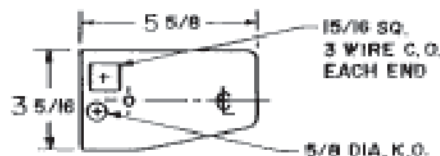

SERIES 209

END

DIFFUSER

BACK

All U.L. listed. All wired for 120v.. Please advise if 277v. required. Available with switches, outlets, cord and project assemblies. Other lamp combinations possible. Lamps available. Dimensions subject to change, please consult factory for verification.

SIZE	LENGTH
20W	24 $\frac{1}{4}$ "
30W	36 $\frac{1}{4}$ "
40W	48 $\frac{1}{4}$ "