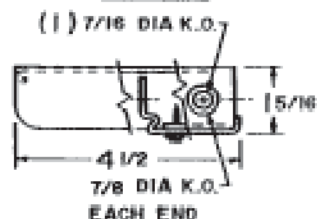

SERIES 318

END
WITHOUT DIFFUSER

*All U.L. listed. All wired for 120v..
Please advise if 277v. required.
Available with switches, outlets,
cord and project assemblies.
Other lamp combinations possible.
Lamps available. Dimensions
subject to change. please consult
factory for verification.*

SIZE	LENGTH
8W	12 5/16"
15W	18 1/16"
20W	24 1/16"
2/8W	24 3/8"