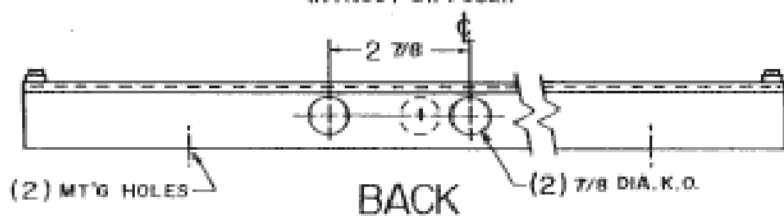

SERIES 318

END
WITHOUT DIFFUSER

*All U.L. listed. All wired for 120v..
Please advise if 277v. required.
Available with switches, outlets,
cord and project assemblies.
Other lamp combinations possible.
Lamps available. Dimensions
subject to change. please consult
factory for verification.*

SIZE	LENGTH
8W	12 5/16"
15W	18 1/16"
20W	24 1/16"
2/8W	24 3/8"