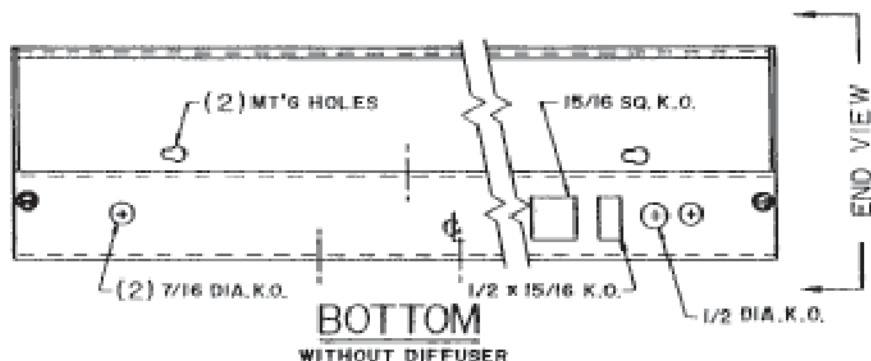

SERIES 318

END
WITHOUT DIFFUSER

*All U.L. listed. All wired for 120v..
Please advise if 277v. required.
Available with switches, outlets,
cord and project assemblies.
Other lamp combinations possible.
Lamps available. Dimensions
subject to change. please consult
factory for verification.*

SIZE	LENGTH
8W	12 5/16"
15W	18 1/16"
20W	24 1/16"
2/8W	24 3/8"