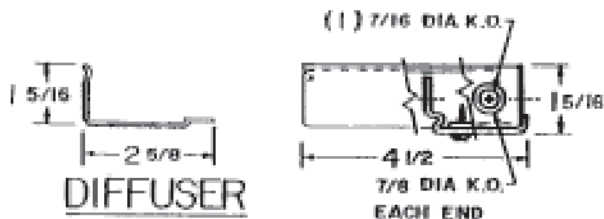

SERIES 319

END
WITHOUT DIFFUSER

All U.L. listed. All wired for 120v. Please advise if 277v. required. Available with switches, outlets, cord and project assemblies. Other lamp combinations possible. Lamps available. Dimensions subject to change, please consult factory for verification.

SIZE	LENGTH
8W	12 5/16"
15W	18 1/16"
20W	24 1/16"
2/8W	24 3/8"