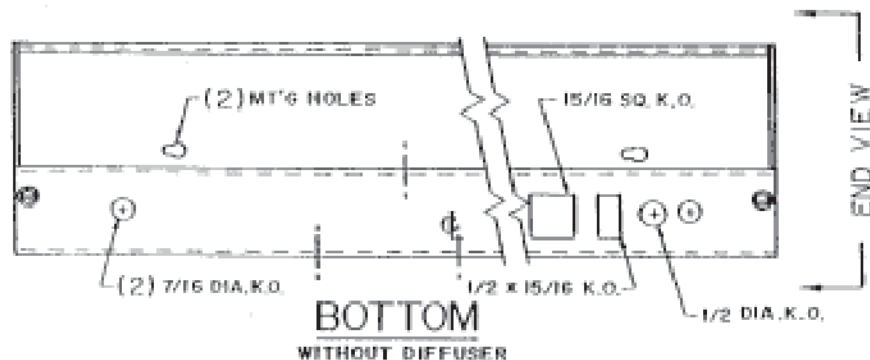

SERIES 319

END
WITHOUT DIFFUSER

All U.L. listed. All wired for 120v. Please advise if 277v. required. Available with switches, outlets, cord and project assemblies. Other lamp combinations possible. Lamps available. Dimensions subject to change, please consult factory for verification.

SIZE	LENGTH
8W	12 5/16"
15W	18 1/16"
20W	24 1/16"
2/8W	24 3/8"