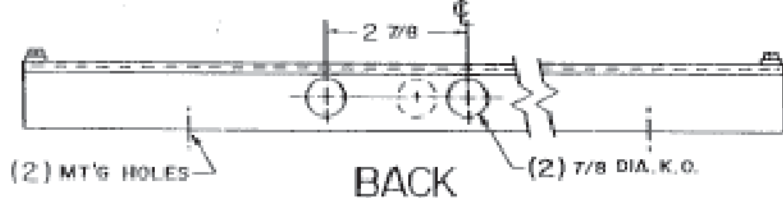

SERIES 319

END
WITHOUT DIFFUSER

All U.L. listed. All wired for 120v. Please advise if 277v. required. Available with switches, outlets, cord and project assemblies. Other lamp combinations possible. Lamps available. Dimensions subject to change, please consult factory for verification.

SIZE	LENGTH
8W	12 5/16"
15W	18 1/16"
20W	24 1/16"
2/8W	24 3/8"