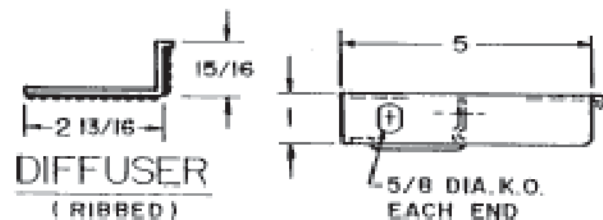

# SERIES 320

**BOTTOM**  
WITHOUT DIFFUSER

**BACK**

**END**  
WITHOUT DIFFUSER

All U.L. listed. All wired for 120v.  
Please advise if 277v. required.  
Available with switches, outlets,  
cord and project assemblies.  
Other lamp combinations possible.  
Lamps available. Dimensions  
subject to change, please consult  
factory for verification.

SIZE	LENGTH
8W	12 3/16"
13W	21 3/16"
2/8W	24 7/16"
8/13W	33 7/8"
2/13W	42 7/16"