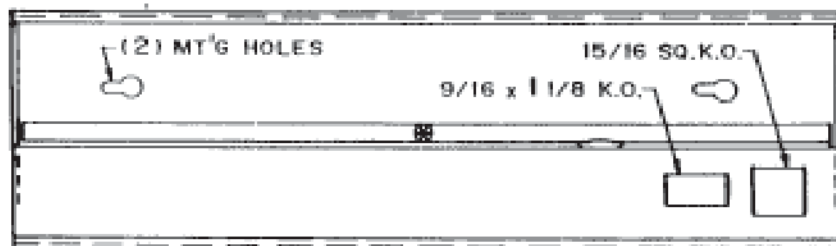

# SERIES 320

**BOTTOM**  
WITHOUT DIFFUSER

**BACK**

**END**  
WITHOUT DIFFUSER

All U.L. listed. All wired for 120v.  
Please advise if 277v. required.  
Available with switches, outlets,  
cord and project assemblies.  
Other lamp combinations possible.  
Lamps available. Dimensions  
subject to change, please consult  
factory for verification.

SIZE	LENGTH
8W	12 3/16"
13W	21 3/16"
2/8W	24 7/16"
8/13W	33 7/8"
2/13W	42 7/16"