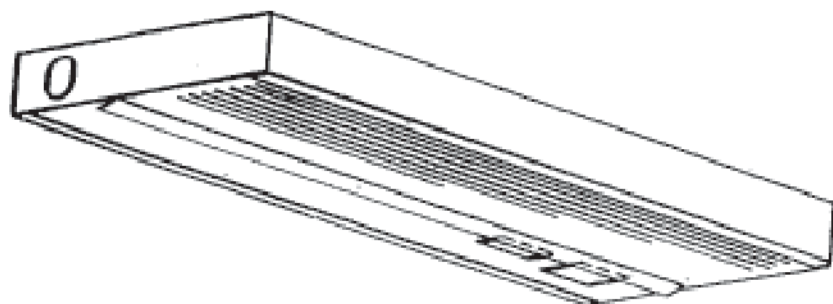

## Solid Front

**BOTTOM**  
WITHOUT DIFFUSER

**BACK**

**END**  
WITHOUT DIFFUSER

*All U.L. listed. All wired for 120v. Please advise if 277v. required. Available with switches, outlets, cord and project assemblies. Other lamp combinations possible. Lamps available. Dimensions subject to change, please consult factory for verification.*

SIZE	LENGTH
8W	12 3/16"
13W	21 3/16"
2/8W	24 7/16"
8/13W	33 7/8"
2/13W	42 7/16"