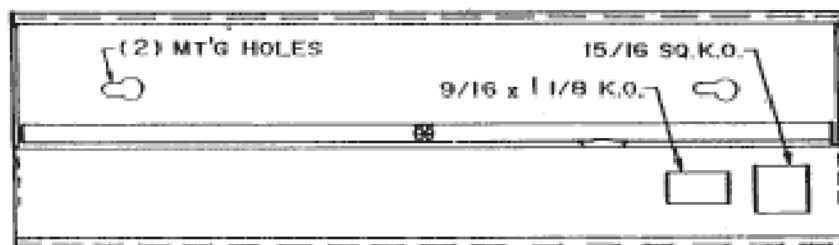

## Solid Front

**BOTTOM**  
WITHOUT DIFFUSER

**BACK**

**END**  
WITHOUT DIFFUSER

*All U.L. listed. All wired for 120v. Please advise if 277v. required. Available with switches, outlets, cord and project assemblies. Other lamp combinations possible. Lamps available. Dimensions subject to change, please consult factory for verification.*

SIZE	LENGTH
8W	12 3/16"
13W	21 3/16"
2/8W	24 7/16"
8/13W	33 7/8"
2/13W	42 7/16"