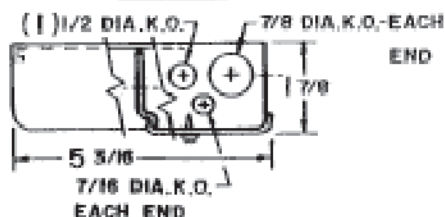

SERIES 322

END VIEW

All U.L. listed. All wired for 120v.
Please advise if 277v. required.
Available with switches, outlets,
cord and project assemblies.
Other lamp combinations possible.
Lamps available. Dimensions
subject to change, please consult
factory for verification.

END
WITHOUT DIFFUSER

SIZE	LENGTH
14W	15 1/16"
15W	18 1/16"
20W	24 1/16"
30W	36 1/16"
40W	48 1/16"