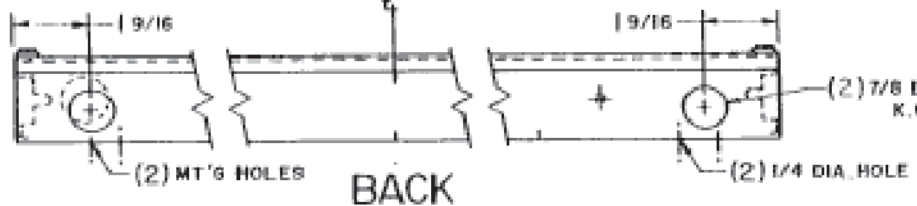

SERIES 322

END VIEW

All U.L. listed. All wired for 120v.
Please advise if 277v. required.
Available with switches, outlets,
cord and project assemblies.
Other lamp combinations possible.
Lamps available. Dimensions
subject to change, please consult
factory for verification.

END
WITHOUT DIFFUSER

SIZE	LENGTH
14W	15 1/16"
15W	18 1/16"
20W	24 1/16"
30W	36 1/16"
40W	48 1/16"