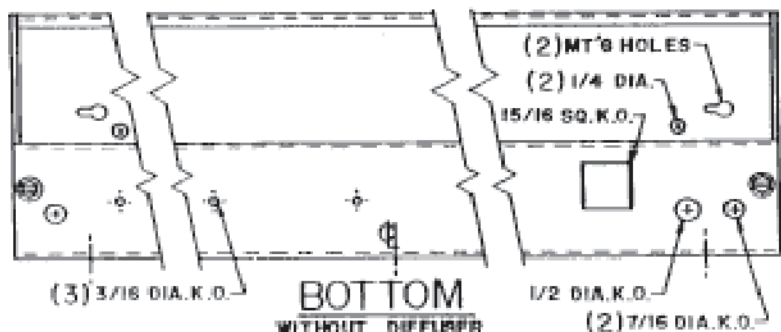

SERIES 322

END VIEW

All U.L. listed. All wired for 120v.
Please advise if 277v. required.
Available with switches, outlets,
cord and project assemblies.
Other lamp combinations possible.
Lamps available. Dimensions
subject to change, please consult
factory for verification.

END
WITHOUT DIFFUSER

SIZE	LENGTH
14W	15 1/16"
15W	18 1/16"
20W	24 1/16"
30W	36 1/16"
40W	48 1/16"