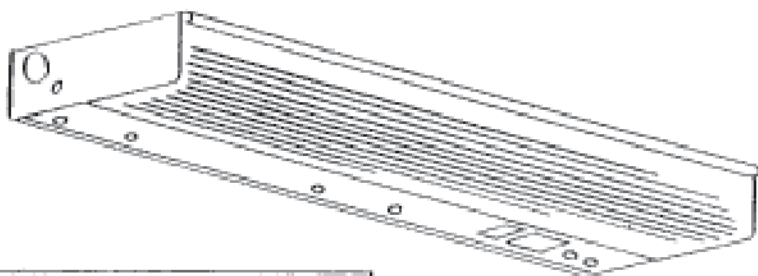

SERIES 324

7/16 DIA. KO.
END RIGHT WITHOUT
DIFFUSER

END LEFT WITHOUT
DIFFUSER

All U.L. listed. All wired for 120v.
Please advise if 277v. required.
Available with switches, outlets,
cord and project assemblies.
Other lamp combinations possible.
Lamps available. Dimensions
subject to change, please consult
factory for verification.

SIZE	LENGTH
15W	18 1/8"
20W	24 1/8"
30W	36 1/8"
40W	48 1/8"