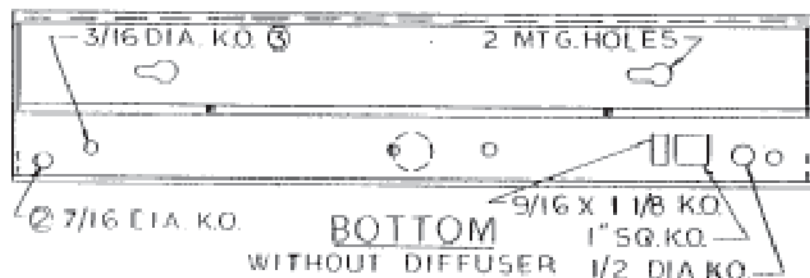

SERIES 324

7/16 DIA. KO.
END RIGHT WITHOUT
DIFFUSER

END LEFT WITHOUT
DIFFUSER

All U.L. listed. All wired for 120v.
Please advise if 277v. required.
Available with switches, outlets,
cord and project assemblies.
Other lamp combinations possible.
Lamps available. Dimensions
subject to change, please consult
factory for verification.

SIZE	LENGTH
15W	18 1/8"
20W	24 1/8"
30W	36 1/8"
40W	48 1/8"