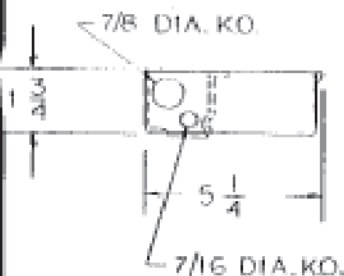

SERIES 324

7/16 DIA. KO.
END RIGHT WITHOUT
DIFFUSER

END LEFT WITHOUT
DIFFUSER

All U.L. listed. All wired for 120v.
Please advise if 277v. required.
Available with switches, outlets,
cord and project assemblies.
Other lamp combinations possible.
Lamps available. Dimensions
subject to change, please consult
factory for verification.

SIZE	LENGTH
15W	18 1/8"
20W	24 1/8"
30W	36 1/8"
40W	48 1/8"