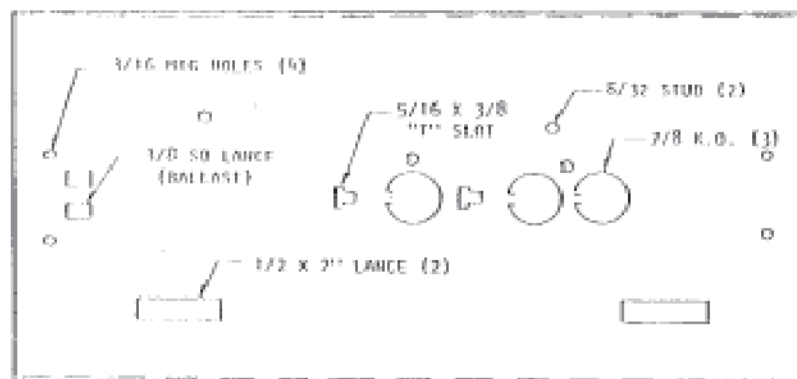

SERIES 326

All U.L. listed. All wired for 120v.. Please advise if 277v. required. Available with switches, outlets, cord and project assemblies. Other lamp combinations possible. Lamps available. Dimensions subject to change, please consult factory for verification.

SIZE	LENGTH
15W	18 1/8"
20W	24 1/8"
30W	36 1/8"
40W	48 1/8"