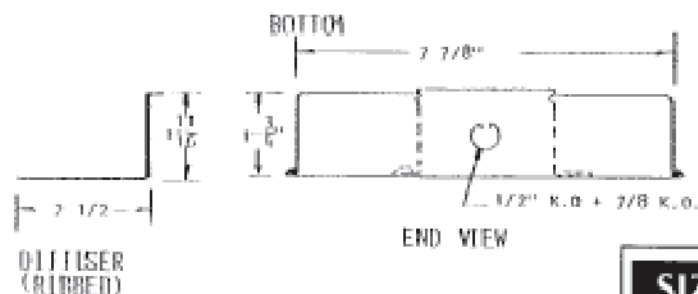

SERIES 326

All U.L. listed. All wired for 120v.. Please advise if 277v. required. Available with switches, outlets, cord and project assemblies. Other lamp combinations possible. Lamps available. Dimensions subject to change, please consult factory for verification.

SIZE	LENGTH
15W	18 1/8"
20W	24 1/8"
30W	36 1/8"
40W	48 1/8"