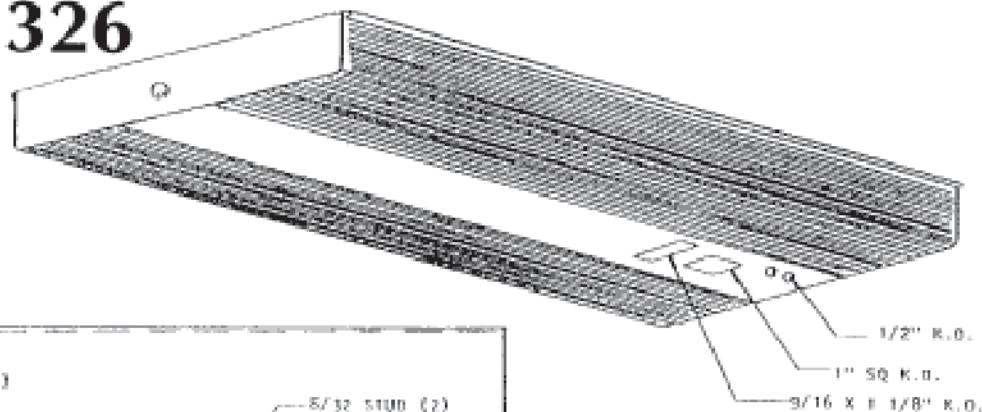

SERIES 326

All U.L. listed. All wired for 120v.. Please advise if 277v. required. Available with switches, outlets, cord and project assemblies. Other lamp combinations possible. Lamps available. Dimensions subject to change, please consult factory for verification.

SIZE	LENGTH
15W	18 1/8"
20W	24 1/8"
30W	36 1/8"
40W	48 1/8"