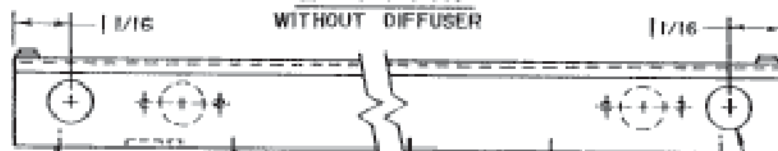

SERIES 327

BOTTOM

WITHOUT DIFFUSER

BACK

All U.L. listed. All wired for 120v.. Please advise if 277v. required. Available with switches, outlets, and project assemblies. Other lamp combinations possible. Lamps available. Dimensions subject to change, please consult factory for verification.

DIFFUSER

END

WITHOUT DIFFUSER

SIZE	LENGTH
15W	18 3/16"
20W	24 3/16"
30W	36 3/16"
40W	48 3/16"