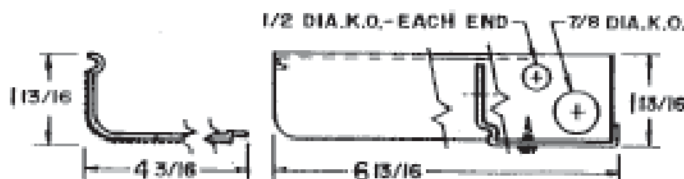

SERIES 327

BOTTOM

WITHOUT DIFFUSER

BACK

All U.L. listed. All wired for 120v.. Please advise if 277v. required. Available with switches, outlets, and project assemblies. Other lamp combinations possible. Lamps available. Dimensions subject to change, please consult factory for verification.

DIFFUSER

END

WITHOUT DIFFUSER

SIZE	LENGTH
15W	18 3/16"
20W	24 3/16"
30W	36 3/16"
40W	48 3/16"