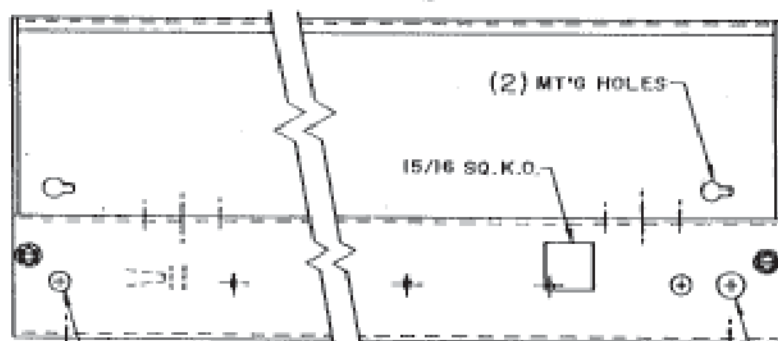

SERIES 327

BOTTOM

WITHOUT DIFFUSER

BACK

All U.L. listed. All wired for 120v.. Please advise if 277v. required. Available with switches, outlets, and project assemblies. Other lamp combinations possible. Lamps available. Dimensions subject to change, please consult factory for verification.

DIFFUSER

END

WITHOUT DIFFUSER

SIZE	LENGTH
15W	18 3/16"
20W	24 3/16"
30W	36 3/16"
40W	48 3/16"