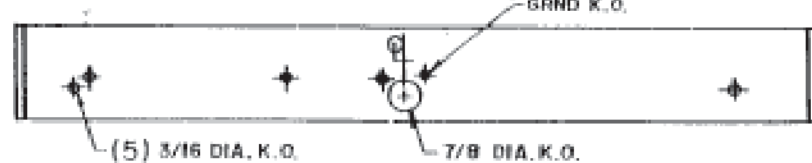

# SERIES 335

**BOTTOM**  
WITHOUT DIFFUSER

**BACK**

*All U.L. listed. All wired for 120v.. Please advise if 277v. required. Available with switches, outlets, cord and project assemblies. Other lamp combinations possible. Lamps available. Dimensions subject to change, please consult factory for verification.*

**DIFFUSER**

**END**

SIZE	LENGTH
20W	24 1/4"
30W	36 1/4"
40W	48 1/4"