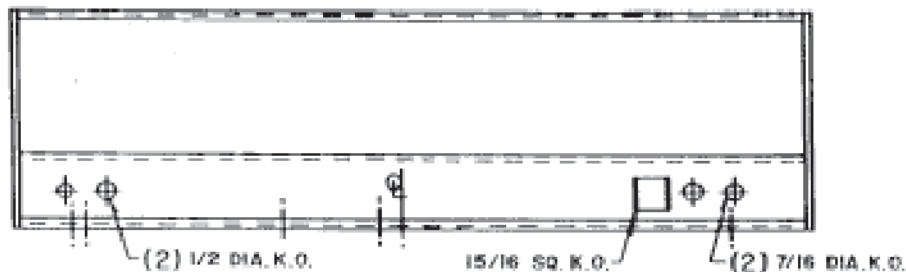

# SERIES 335

**BOTTOM**  
WITHOUT DIFFUSER

**BACK**

*All U.L. listed. All wired for 120v.. Please advise if 277v. required. Available with switches, outlets, cord and project assemblies. Other lamp combinations possible. Lamps available. Dimensions subject to change, please consult factory for verification.*

**DIFFUSER**

**END**

SIZE	LENGTH
20W	24 1/4"
30W	36 1/4"
40W	48 1/4"