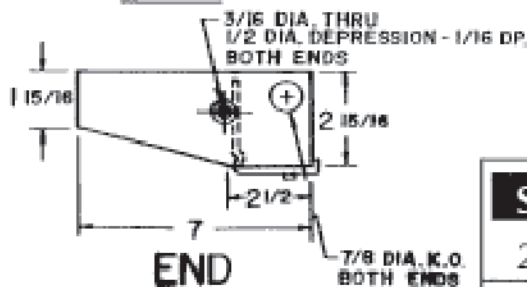

# SERIES 335

**BOTTOM**  
WITHOUT DIFFUSER

**BACK**

*All U.L. listed. All wired for 120v.. Please advise if 277v. required. Available with switches, outlets, cord and project assemblies. Other lamp combinations possible. Lamps available. Dimensions subject to change, please consult factory for verification.*

**DIFFUSER**

**END**

SIZE	LENGTH
20W	24 1/4"
30W	36 1/4"
40W	48 1/4"