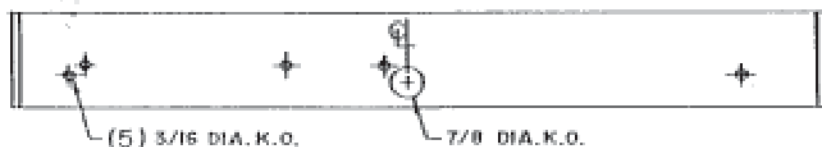

# SERIES 336ST

**BOTTOM**  
WITHOUT DIFFUSER

**BACK**

**DIFFUSER**

**END**

*All U.L. listed. All wired for 120v.. Please advise if 277v. required. Available with switches, outlets, cord and project assemblies. Other lamp combinations possible. Lamps available. Dimensions subject to change, please consult factory for verification.*

SIZE	LENGTH
20W	24 1/4"
30W	36 1/4"
40W	48 1/4"