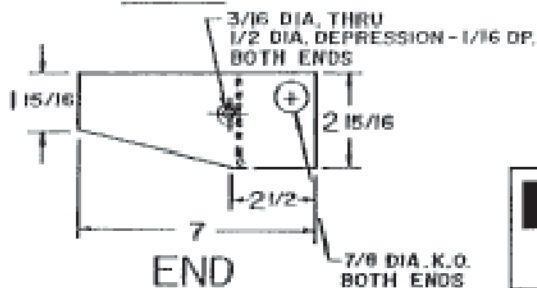

# SERIES 336ST

**BOTTOM**  
WITHOUT DIFFUSER

**BACK**

**DIFFUSER**

**END**

*All U.L. listed. All wired for 120v.. Please advise if 277v. required. Available with switches, outlets, cord and project assemblies. Other lamp combinations possible. Lamps available. Dimensions subject to change, please consult factory for verification.*

SIZE	LENGTH
20W	24 1/4"
30W	36 1/4"
40W	48 1/4"