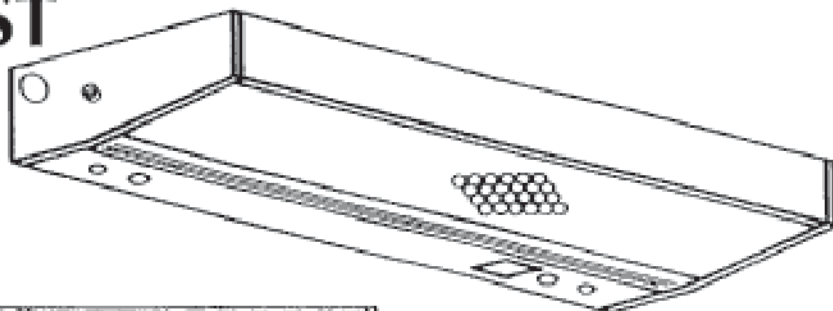

# SERIES 336ST

**BOTTOM**  
WITHOUT DIFFUSER

**BACK**

**DIFFUSER**

**END**

*All U.L. listed. All wired for 120v.. Please advise if 277v. required. Available with switches, outlets, cord and project assemblies. Other lamp combinations possible. Lamps available. Dimensions subject to change, please consult factory for verification.*

SIZE	LENGTH
20W	24 1/4"
30W	36 1/4"
40W	48 1/4"