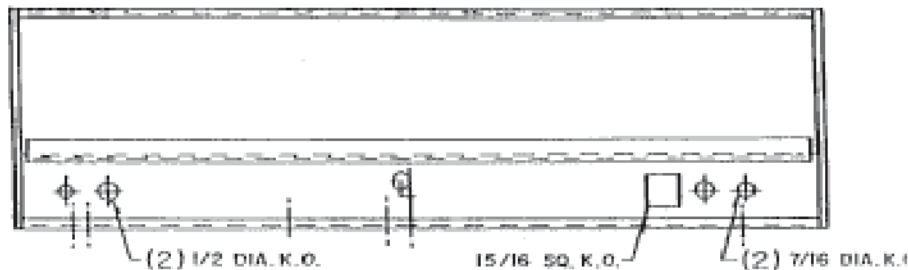

# SERIES 336ST

**BOTTOM**  
WITHOUT DIFFUSER

**BACK**

**DIFFUSER**

**END**

*All U.L. listed. All wired for 120v.. Please advise if 277v. required. Available with switches, outlets, cord and project assemblies. Other lamp combinations possible. Lamps available. Dimensions subject to change, please consult factory for verification.*

SIZE	LENGTH
20W	24 1/4"
30W	36 1/4"
40W	48 1/4"