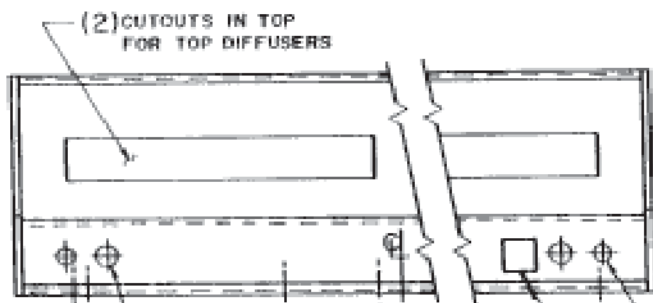

SERIES 337

TOP DIFFUSER
(SNAP IN)

BOTTOM
WITHOUT DIFFUSERS

BACK

END

BOTTOM
DIFFUSER

SIZE	LENGTH
20W	24 1/4"
30W	36 1/4"
40W	48 1/4"

All U.L. listed. All wired for 120v.. Please advise if 277v. required.
Available with switches, outlets, cord and project assemblies. Other
lamp combinations possible. Lamps available. Dimensions subject
to change, please consult factory for verification.