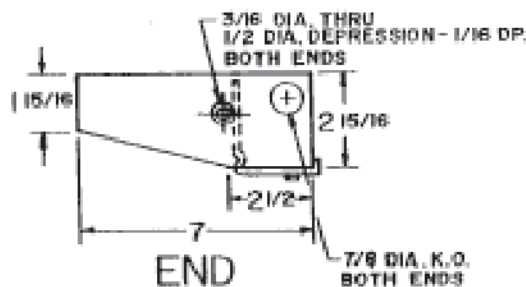

SERIES 337

TOP DIFFUSER
(SNAP IN)

BOTTOM
WITHOUT DIFFUSERS

BACK

END

BOTTOM
DIFFUSER

SIZE	LENGTH
20W	24 1/4"
30W	36 1/4"
40W	48 1/4"

All U.L. listed. All wired for 120v.. Please advise if 277v. required.
Available with switches, outlets, cord and project assemblies. Other
lamp combinations possible. Lamps available. Dimensions subject
to change, please consult factory for verification.