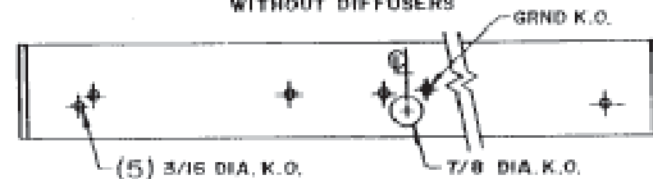

SERIES 337

TOP DIFFUSER
(SNAP IN)

BOTTOM
WITHOUT DIFFUSERS

BACK

END

BOTTOM
DIFFUSER

SIZE	LENGTH
20W	24 1/4"
30W	36 1/4"
40W	48 1/4"

All U.L. listed. All wired for 120v.. Please advise if 277v. required.
Available with switches, outlets, cord and project assemblies. Other
lamp combinations possible. Lamps available. Dimensions subject
to change, please consult factory for verification.