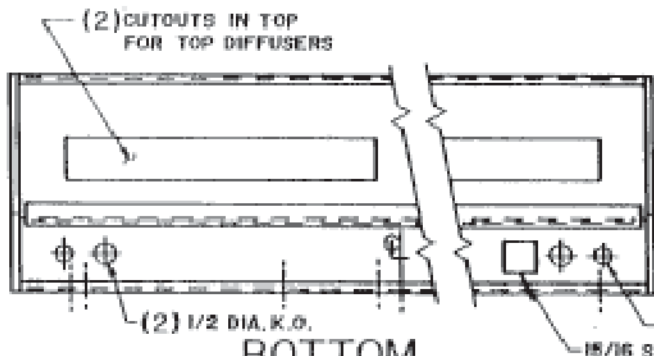

SERIES 338

TOP DIFFUSER
(SNAP IN)

BOTTOM
DIFFUSER

All U.L. listed. All wired for 120v. Please advise if 277v. required. Available with switches, outlets, cord and project assemblies. Other lamp combinations possible. Lamps available. Dimensions subject to change, please consult factory for verification.

SIZE	LENGTH
20W	24 1/4"
30W	36 1/4"
40W	48 1/4"