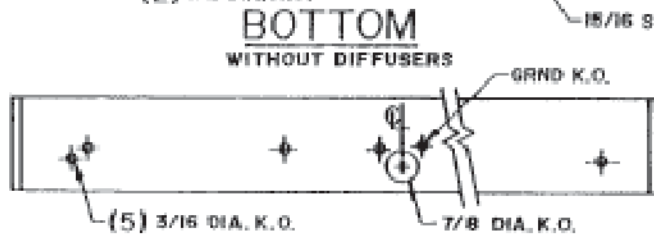

SERIES 338

TOP DIFFUSER
(SNAP IN)

BOTTOM
DIFFUSER

All U.L. listed. All wired for 120v. Please advise if 277v. required. Available with switches, outlets, cord and project assemblies. Other lamp combinations possible. Lamps available. Dimensions subject to change, please consult factory for verification.

SIZE	LENGTH
20W	24 1/4"
30W	36 1/4"
40W	48 1/4"