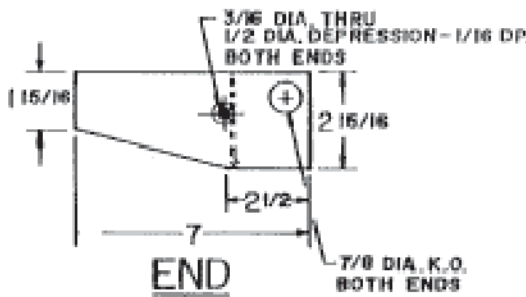

SERIES 338

TOP DIFFUSER
(SNAP IN)

BOTTOM
DIFFUSER

All U.L. listed. All wired for 120v. Please advise if 277v. required. Available with switches, outlets, cord and project assemblies. Other lamp combinations possible. Lamps available. Dimensions subject to change, please consult factory for verification.

SIZE	LENGTH
20W	24 1/4"
30W	36 1/4"
40W	48 1/4"