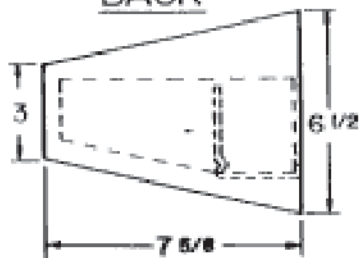

# SERIES 339

**DIFFUSER**

**END**

All U.L. listed. All wired for 120v.  
Please advise if 277v. required.  
Available with switches, outlets,  
cord and project assemblies.  
Other lamp combinations possible.  
Lamps available. Dimensions  
subject to change, please consult  
factory for verification.

SIZE	LENGTH
20W	24 3/8"
30W	36 3/8"
40W	48 3/8"