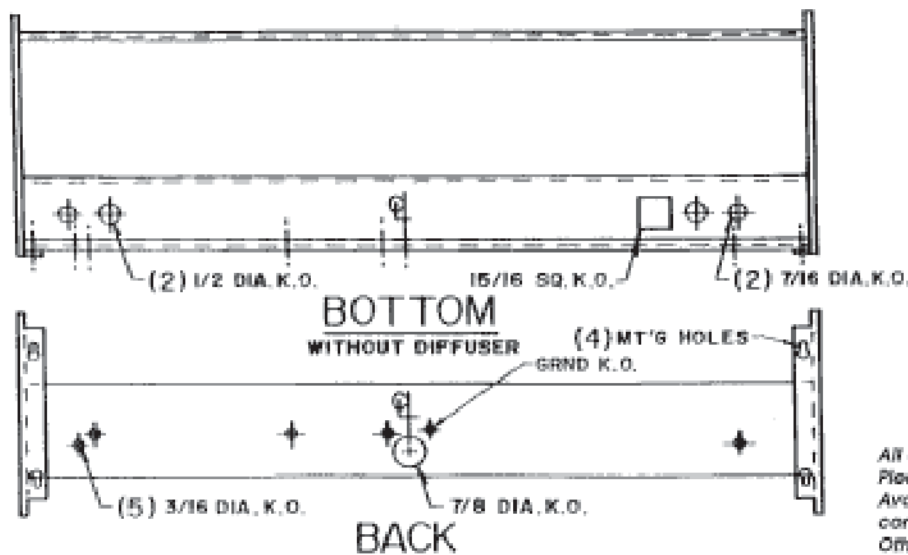

# SERIES 339

**DIFFUSER**

**END**

All U.L. listed. All wired for 120v.  
Please advise if 277v. required.  
Available with switches, outlets,  
cord and project assemblies.  
Other lamp combinations possible.  
Lamps available. Dimensions  
subject to change, please consult  
factory for verification.

SIZE	LENGTH
20W	24 3/8"
30W	36 3/8"
40W	48 3/8"