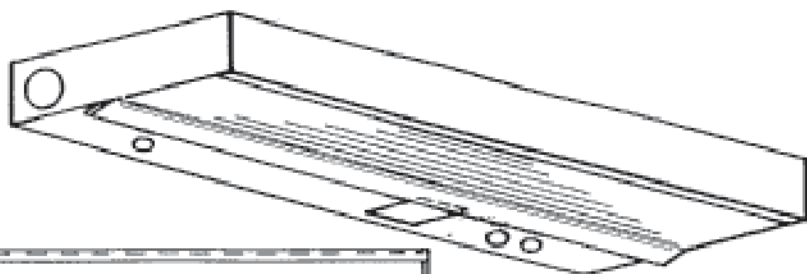

SERIES 418

DIFFUSER
(RIBBED)

END
WITHOUT DIFFUSER

All U.L. listed. All wired for 120v.
Please advise if 277v. required.
Available with switches, outlets,
cord and project assemblies.
Other lamp combinations possible.
Lamps available. Dimensions
subject to change, please consult
factory for verification.

SIZE	LENGTH
8W	12 3/16"
15W	18 1/16"
20W	24"
2/8W	24 3/8"
13W	21 1/4"
2/13W	42 3/8"
8/13W	33 3/8"
2/15W	42 3/8"
2/20W	48"