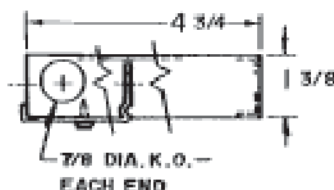

SERIES 418

DIFFUSER
(RIBBED)

END
WITHOUT DIFFUSER

All U.L. listed. All wired for 120v.
Please advise if 277v. required.
Available with switches, outlets,
cord and project assemblies.
Other lamp combinations possible.
Lamps available. Dimensions
subject to change, please consult
factory for verification.

SIZE	LENGTH
8W	12 3/16"
15W	18 1/16"
20W	24"
2/8W	24 3/8"
13W	21 1/4"
2/13W	42 3/8"
8/13W	33 3/8"
2/15W	42 3/8"
2/20W	48"