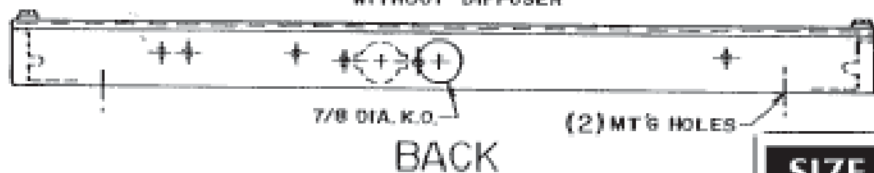

SERIES 418

DIFFUSER
(RIBBED)

END
WITHOUT DIFFUSER

All U.L. listed. All wired for 120v.
Please advise if 277v. required.
Available with switches, outlets,
cord and project assemblies.
Other lamp combinations possible.
Lamps available. Dimensions
subject to change, please consult
factory for verification.

SIZE	LENGTH
8W	12 3/16"
15W	18 1/16"
20W	24"
2/8W	24 3/8"
13W	21 1/4"
2/13W	42 3/8"
8/13W	33 3/8"
2/15W	42 3/8"
2/20W	48"