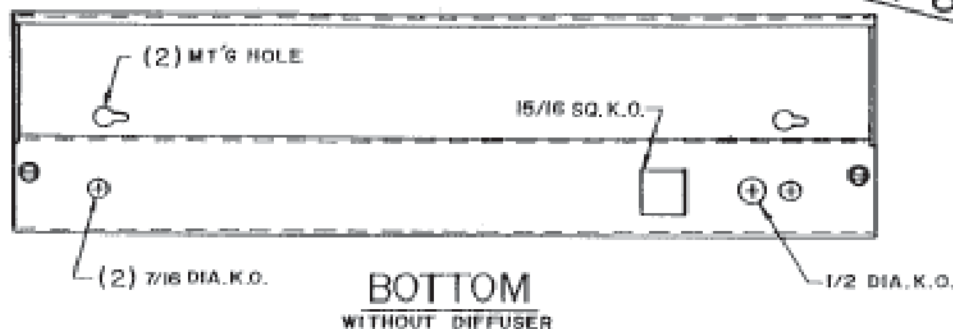

SERIES 418

DIFFUSER
(RIBBED)

END
WITHOUT DIFFUSER

All U.L. listed. All wired for 120v.
Please advise if 277v. required.
Available with switches, outlets,
cord and project assemblies.
Other lamp combinations possible.
Lamps available. Dimensions
subject to change, please consult
factory for verification.

SIZE	LENGTH
8W	12 3/16"
15W	18 1/16"
20W	24"
2/8W	24 3/8"
13W	21 1/4"
2/13W	42 3/8"
8/13W	33 3/8"
2/15W	42 3/8"
2/20W	48"