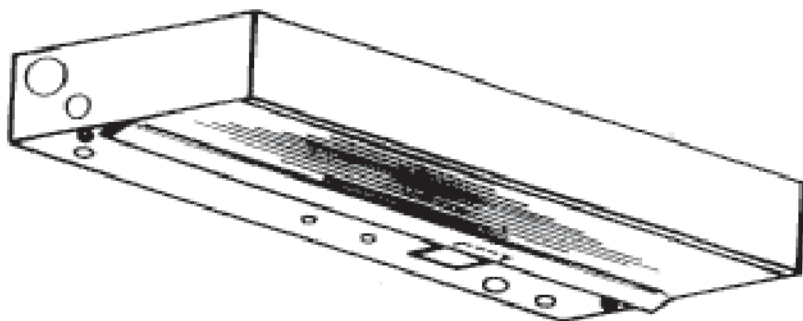

SERIES 422

All U.L. listed. All wired for 120v. Please advise if 277v. required. Available with switches, outlets, cord and project assemblies. Other lamp combinations possible. Lamps available. Dimensions subject to change, please consult factory for verification.

SIZE	LENGTH
15W	18 1/16"
20W	24 1/16"
30W	36 1/16"
40W	48 1/16"