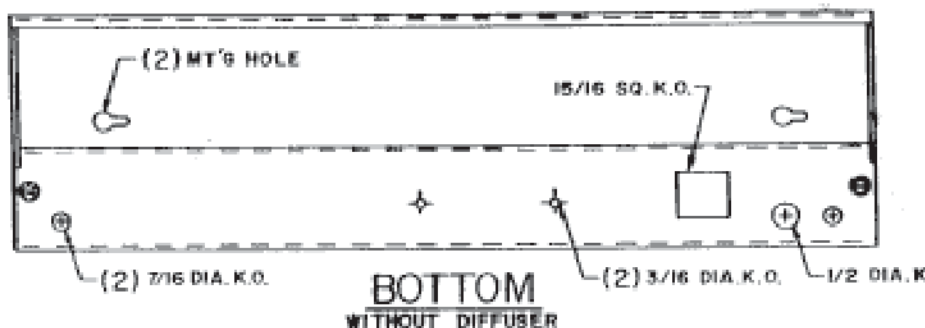

SERIES 422

All U.L. listed. All wired for 120v. Please advise if 277v. required. Available with switches, outlets, cord and project assemblies. Other lamp combinations possible. Lamps available. Dimensions subject to change, please consult factory for verification.

SIZE	LENGTH
15W	18 1/16"
20W	24 1/16"
30W	36 1/16"
40W	48 1/16"