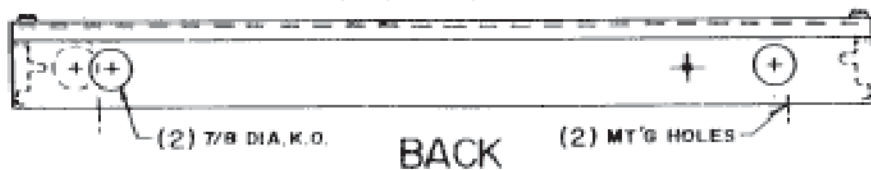

SERIES 422

All U.L. listed. All wired for 120v. Please advise if 277v. required. Available with switches, outlets, cord and project assemblies. Other lamp combinations possible. Lamps available. Dimensions subject to change, please consult factory for verification.

SIZE	LENGTH
15W	18 1/16"
20W	24 1/16"
30W	36 1/16"
40W	48 1/16"