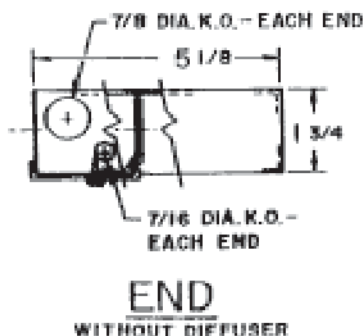

SERIES 422

All U.L. listed. All wired for 120v. Please advise if 277v. required. Available with switches, outlets, cord and project assemblies. Other lamp combinations possible. Lamps available. Dimensions subject to change, please consult factory for verification.

SIZE	LENGTH
15W	18 1/16"
20W	24 1/16"
30W	36 1/16"
40W	48 1/16"